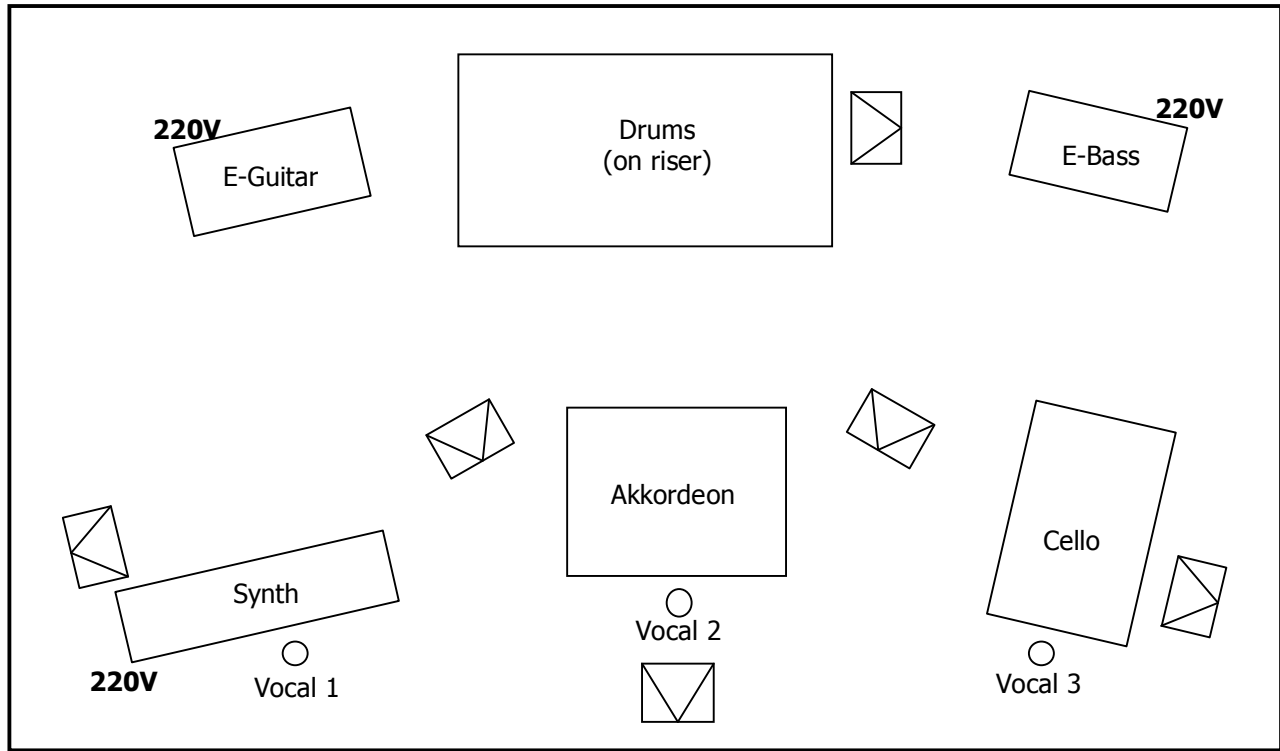

state the obvious

Stagerider 2008

 = Monitor

Kontakt: Michel Küchlin, Schägg 13, 9100 Herisau, 079 815 14 92

Kanal	Instrument	Mikrofon	Stand
1	Kick	Shure SM / Beta 52	small
2	Snare	Shure Beta 56 / SM 57	small
3	Hi Hat	AT Pro37r / Shure SM 81	small
4	Rack Tom	Bayerdinamic Opus 87	small
5	Floor Tom	Bayerdinamic Opus 87	small
6	Overhead l	AT Pro37r / Shure SM 81	large
7	Overhead r	AT Pro37r / Shure SM 81	large
8	E-Guitar	Shure SM 57	small
9	E-Bass	Direct line XLR	-
10	Acousitc Guitar	Active DI BSS	-
11	Vocal 1	Shure Beta 58	large
12	Akkordeon 1	Shure SM 57	large
13	Akkordeon 2 (Bässe)	Shure SM 57	large
14	Vocal 2	Shure Beta 58	large
15	Synth (left)	Active DI BSS	-
16	Synth (right)	Active DI BSS	-
17	Vocal 3	Shure Beta 58	large
18	Cello (Pickup)	Active DI BSS	-
19	Cello (Mic)	Shure SM 57	small